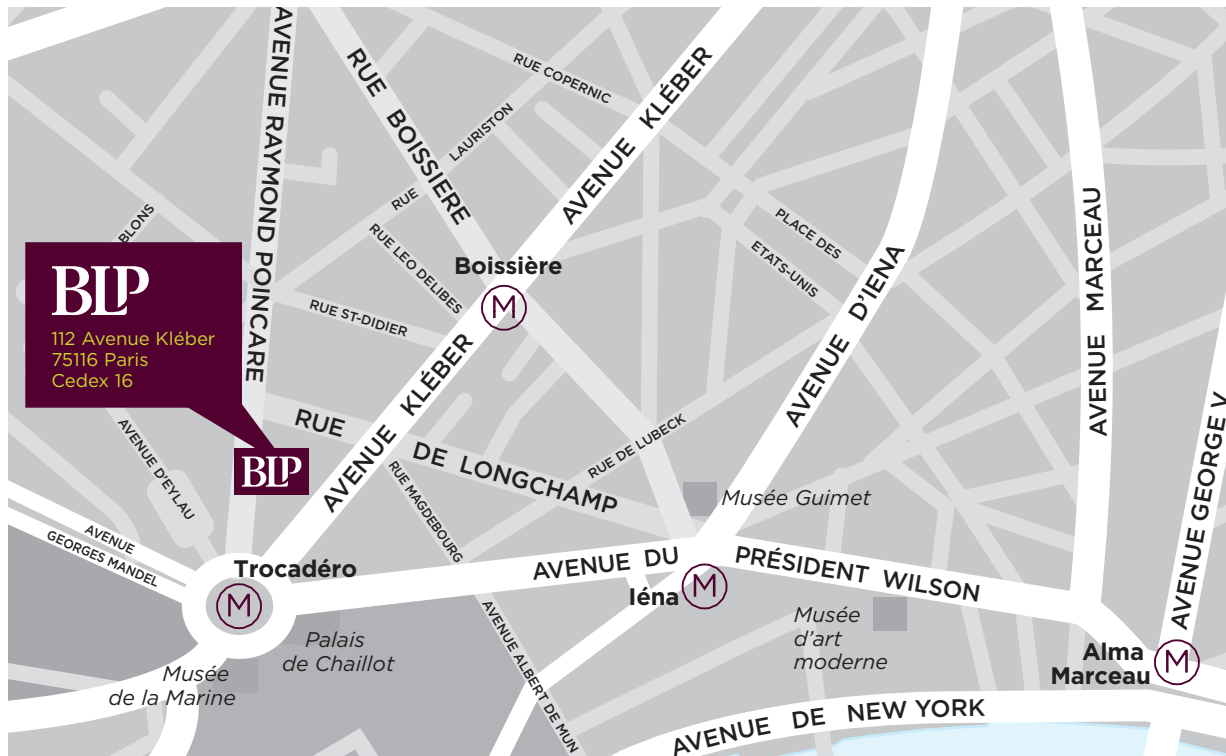

# 112 Avenue Kléber

75116, Paris, Cedex 16, France

## How to find us

The Paris office of Berwin Leighton Paisner LLP is situated in the 16th district, near the Trocadéro.

## By Bus/Metro/Rail

The business centre is served by all Paris public transport networks:

- 2 metro lines (lines 6 and 9 - Trocadéro station)
- The RER (only 800 m away)
- 4 bus lines (lines 22, 30, 32 and 63)

## By Car

There is a car park underneath the building that is accessed 20 metres from the business centre via 47 rue de Longchamps. There is also a public car park at 69 avenue Kléber, 75016 Paris.