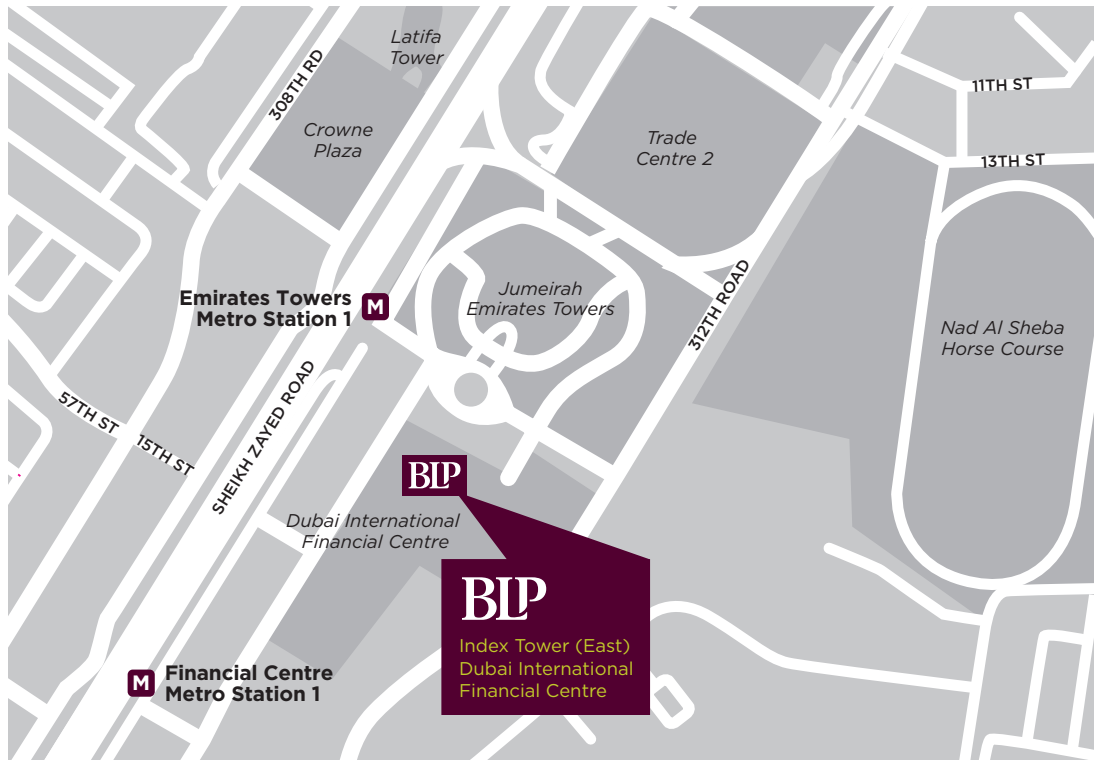

# Office 1011, Index Tower (East)

International Financial Centre, Dubai, United Arab Emirates

## How to find us

The Dubai office of Berwin Leighton Paisner LLP is located Office 1011, Level 10, Index Tower (East), Dubai International Financial Centre, Dubai, United Arab Emirates.